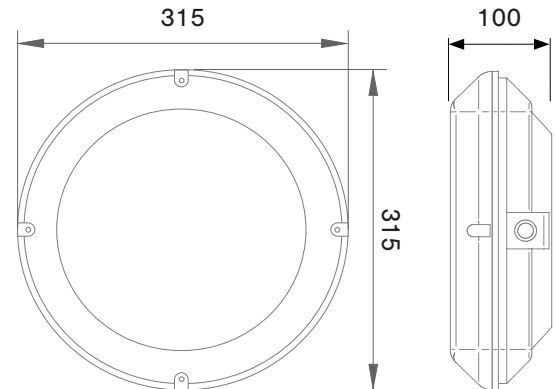

Code	Power	Delivered Lumens	Body Colour	Cutout mm	Dimensions mm	Weight kg
KHC25ACWP	25W	2600	White	N/A	∅315 x 100	2.2

Physical Features

IP Rating:	IP65
IK Rating:	IK10
Sensor High Frequency:	Adjustable to 10m
Detection Area:	Adjustable to 10m
Body:	Diecast aluminium, white
Diffuser:	Polycarbonate
Dimensions:	∅315 x 100
Installation:	Surface
Operating Temperature:	-10°C - 40°C
Operation:	Maintained/Non-Maintained