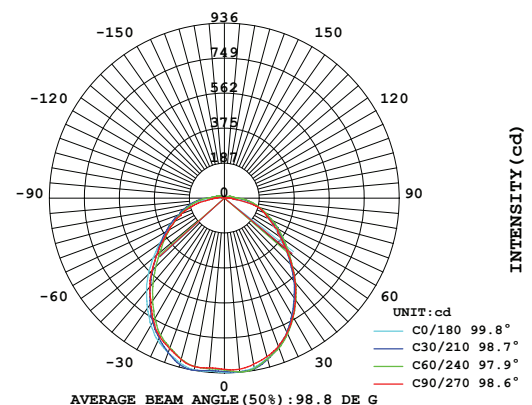

Light Quality

CCT:	4000K
CRI:	> 80
Lifetime:	60,000 hrs
Power Supply:	AC200-240V, 50/60Hz
Power Factor:	(PF>0.9)